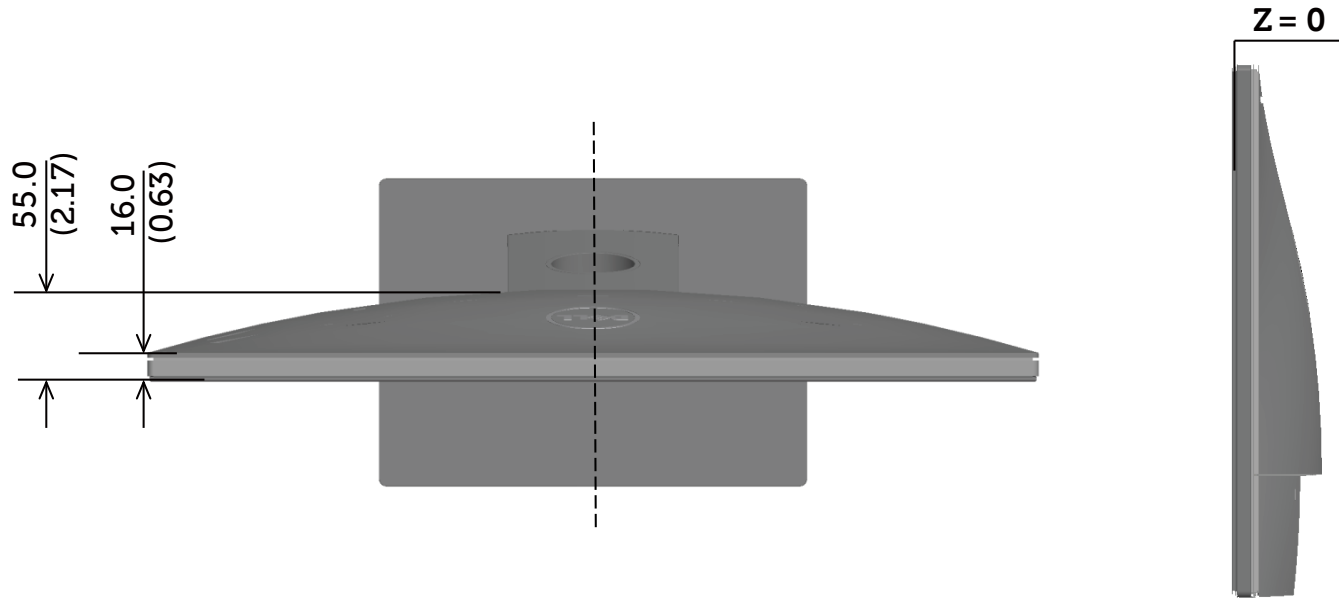

SE2416HM Outline Dimensions

Nominal Dimensions
Unit: mm/(inch)

Back view of Monitor without stand