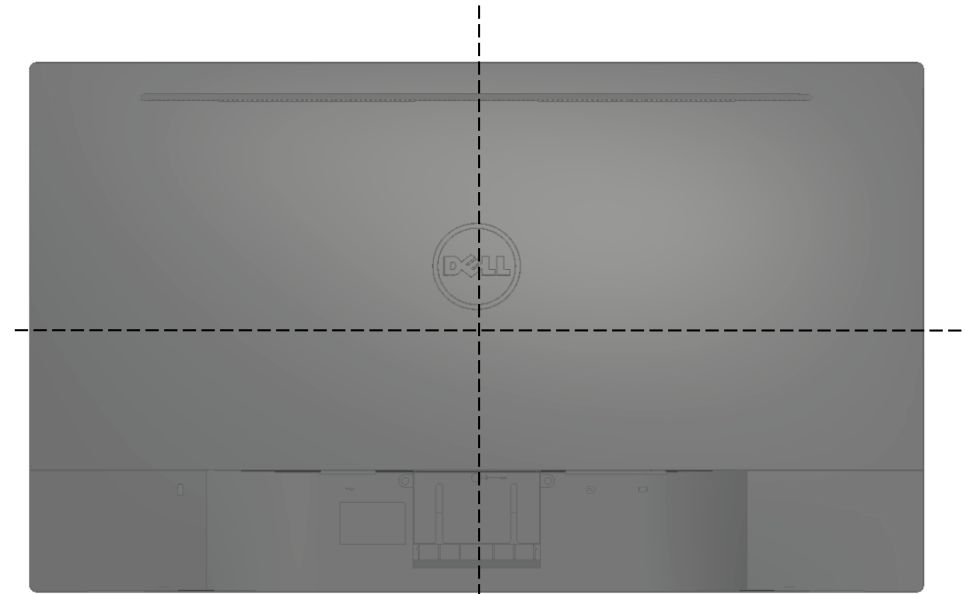

SE2416HM Outline Dimensions

Nominal Dimensions
Unit: mm/(inch)

Back view of Monitor without stand